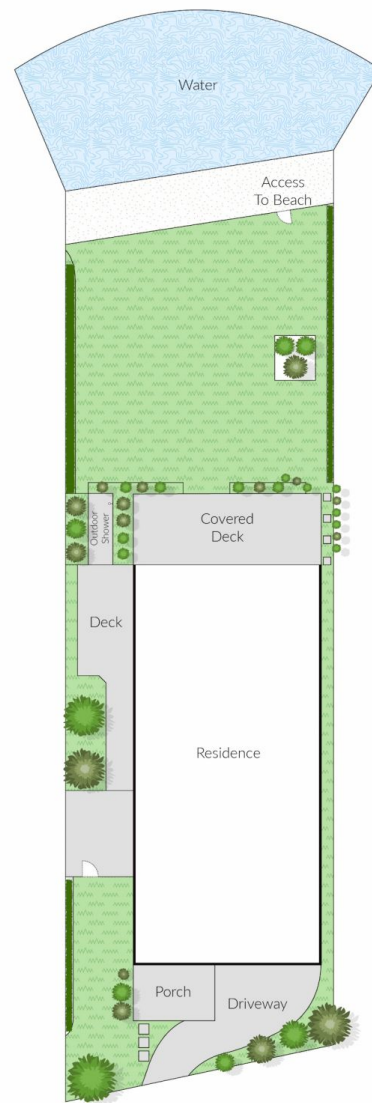

Designed by renowned architect Daniel Raymond and master-built with impeccable craftsmanship, this residence boasts five spacious bedrooms, multiple living areas, and flawlessly finished interiors that effortlessly flow to sun-drenched terraces and manicured lawns. Imagine waking up in the grand master suite with its private terrace, dressing room, and opulent en-suite, all with the soothing soundtrack of waves at your doorstep.

**Type** : House  
**Price** : Expressions of Interest  
**View** : <https://www.ciresydney.com.au/sale/nsw/northern-beaches/mona-vale/residential/house/8120262>

**Shane Clinton**  
02 9328 1422

[For full version visit the website](https://www.ciresydney.com.au)

Ground Floor

First Floor (East)

First Floor (West)

Site Plan

Approx Internal Area: 286m<sup>2</sup>  
 Approx Land Area: 806m<sup>2</sup>