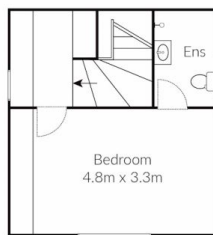

Ground Floor

First Floor (East)

First Floor (West)

Site Plan

Approx Internal Area: 286m<sup>2</sup>  
 Approx Land Area: 806m<sup>2</sup>