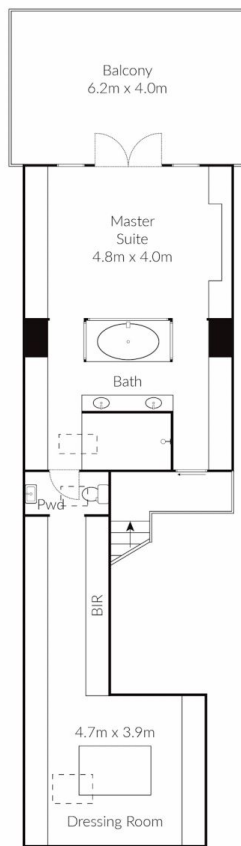

Ground Floor

First Floor (East)

First Floor (West)

Site Plan

Approx Internal Area: 286m<sup>2</sup>  
 Approx Land Area: 806m<sup>2</sup>