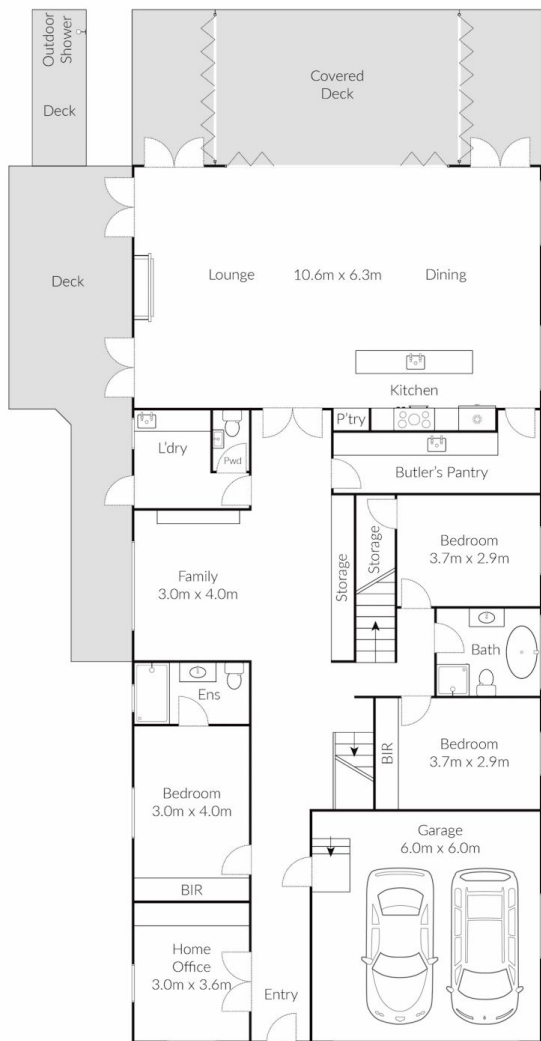

Designed by renowned architect Daniel Raymond and master-built with impeccable craftsmanship, this residence boasts five spacious bedrooms, multiple living areas, and flawlessly finished interiors that effortlessly flow to sun-drenched terraces and manicured lawns. Imagine waking up in the grand master suite with its private terrace, dressing room, and opulent en-suite, all with the soothing soundtrack of waves at your doorstep.

Ground Floor

First Floor (East)

First Floor (West)

Site Plan

Approx Internal Area: 286m<sup>2</sup>  
 Approx Land Area: 806m<sup>2</sup>