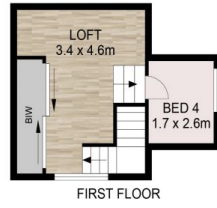

67 Maher Lane, Central Tilba