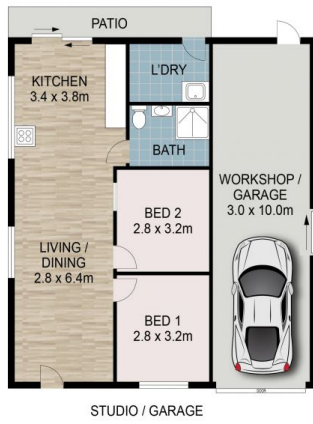

67 Maher Lane, Central Tilba