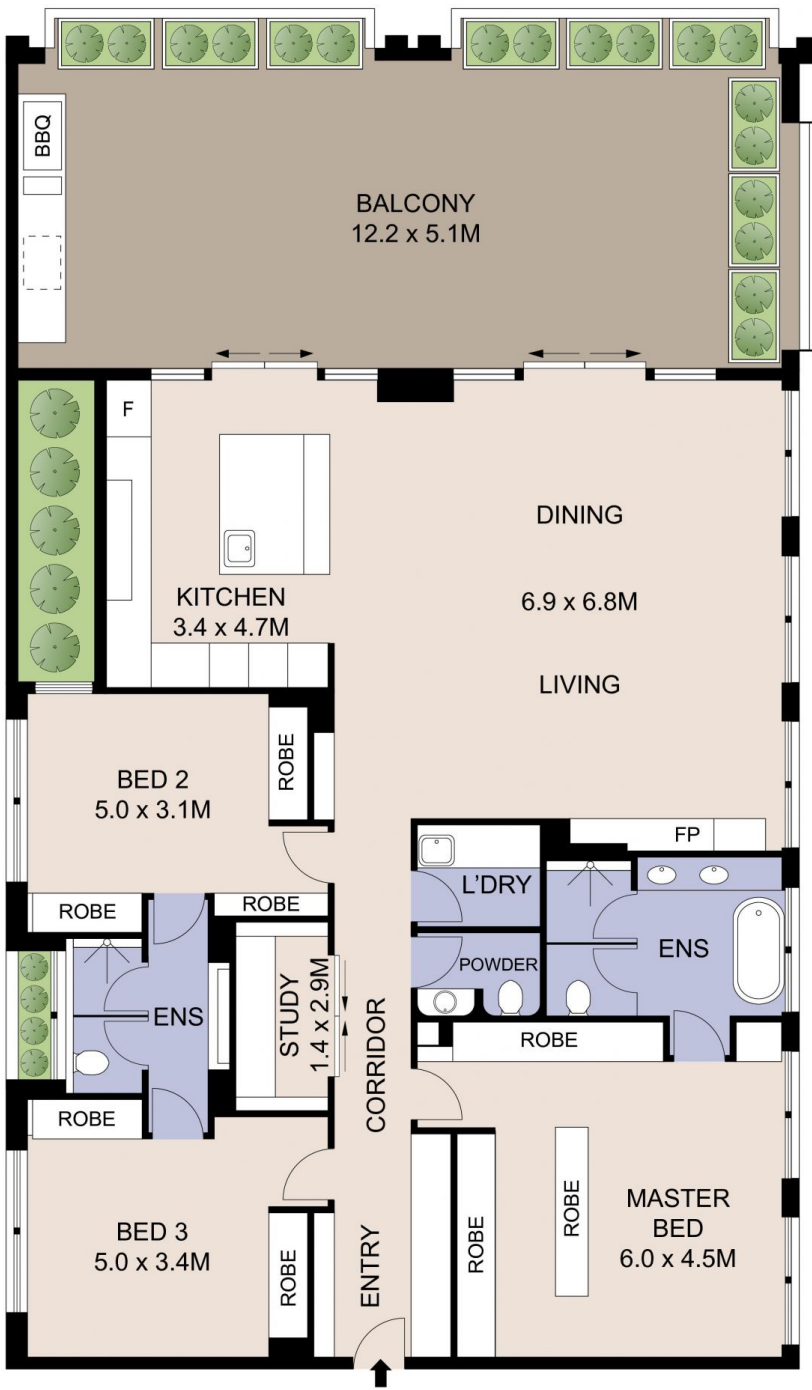

402/1a Benelong Crescent Bellevue Hill NSW

3  2  2 

World-class luxury promising a coastal lifestyle beyond compare.

Staged over half of floor 'The One', this stunning apartment is a five-star masterpiece.

Designed by MKD Architects and features interiors by Coco Republic.

The residence boasts 270sqm on title, windows on three sides, no common walls, and a north aspect.

Ocean views are framed by its arched windows and enjoyed on its vast terrace with an outdoor kitchen.

[For full version visit the website](https://www.ciresydney.com.au)

Type : Apartment
Price : Expressions of Interest
Land Size : 270 sqm
View : <https://www.ciresydney.com.au/sale/nsw/ea-stern-suburbs/bellevue-hill/residential/apartment/8104909>

Martin Ross
02 9328 1422

Darren Curtis
02 9328 1422

INTERNAL: 168 m²
BALCONY: 68 m²

Plans shown are for presentation purposes only and are not part of any legal document or title. They are subject to errors, omissions, inaccuracies and should not be used as a sole and accurate reference. Interested parties should make their own inquiries using independent sources.